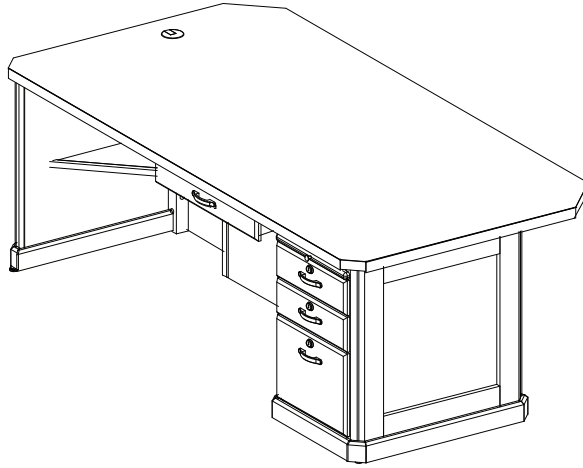

Dimensions: 72"W x 36"D x 30"H

ORD

STARTING AT **\$1,316⁰⁰**

Item #: **G-DK-4212 (Traditional)**
G-DK-4252 (Panel)

Description: The Ord desk includes your choice of one or two pedestals (box-box-file) with right locking pedestal, dictation slides, and a center drawer. Choose from Traditional Panel designs. Customize this Desk with the many stylish options we offer. Choose the wood type, oak or birch, and the wood stain, laminate, edge profile and hardware. Grommets are optional at no cost. Consult with your CSI Sales Representative for the placement.

Dimensions: 84"W x 36"D x 30"H

PONCA

STARTING AT \$1,284⁰⁰

Item #: **G-DK-4215 (Traditional)**
G-DK-4255 (Panel)

Description: The Ponca desk includes your choice of one or two pedestals (box-box-file) with right locking pedestal, dictation slides, and a center drawer. Choose from Traditional or Panel designs. Choose the wood type, oak or birch, and the wood stain, laminate, edge profile and hardware. Grommets are optional at no additional cost. Consult with your CSI Sales Representative for the placement.

Dimensions: 84"W x 42"D x 30"H

RAVENNA

STARTING AT \$1,968⁰⁰

Item #: **G-DK-4102 (Traditional, Birch)**
G-DK-5102 (Traditional, Oak)
G-DK-4142 (Panel, Birch)
G-DK-5142 (Panel, Oak)

Description: The Ravenna desk includes two standard pedestals (box-box-file) with locks on one pedestal, two dictation slides, a center drawer and a pullout computer wood keyboard or adjustable keyboard. Choose from Traditional or Panel designs. Choose the wood type (oak or birch), wood stain, laminate, edge profile and hardware. Grommets are optional at no additional cost. Consult with your CSI Sales Representative for the placement.