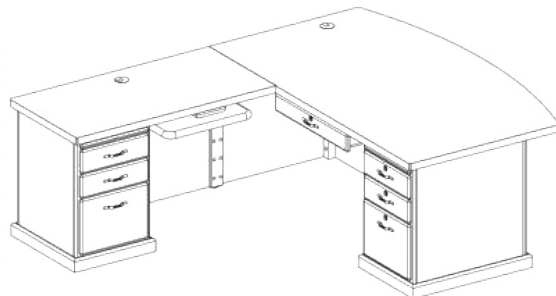

Main Dimensions: 84"W x 30"D x 30"H

Return Dimensions: 48"W x 30"D x 30"H

KIMBALL

STARTING AT \$1,879⁰⁰

Item #: F-DK-2002 (Birch)
F-DK-3002 (Oak)

Description: The Kimball desk includes two standard pedestals (box-box-file) with locks on top box drawers, two dictation slides, a lockable center drawer and a computer keyboard tray. Choose the wood type (oak or birch), wood stain, laminate, edge profile and hardware. Grommets are optional at no additional cost. Consult with your CSI Sales Representative for the placement.

Main Dimensions: 72"W x 42"D x 30"H
Return Dimensions: 48"W x 24"D x 30"H

LAUREL

STARTING AT \$1,746⁰⁰

Item #: F-DK-4002 (Birch)
F-DK-5002 (Oak)

Description: The Laurel desk includes two standard pedestals (box-box-file) with right locking pedestal, two dictation slides, a center drawer and a pullout computer wood keyboard or adjustable keyboard. Choose the wood type (oak or birch), wood stain, laminate, edge profile and hardware. Grommets are optional at no additional cost. Consult with your CSI Sales Representative for the placement.

Main Dimensions: 72"W x 36"D (42" center) x 30"H
Return Dimensions: 48"W x 24"D x 30"H

DESKS

MINDEN

STARTING AT **\$1,284⁰⁰**

Item #: **G-DK-4203 (Traditional)**
G-DK-4243 (Panel)

Description: The Minden desk is available with one (right or left) or two-pedestals. Includes your choice of one or two pedestals (box-box-file) with right locking pedestal, dictation slides, and a center drawer. Choose from Traditional or Panel designs. Choose the wood type, oak or birch, and the wood stain, laminate, edge profile and hardware. Grommets are optional at no additional cost. Consult with your CSI Sales Representative for the placement.