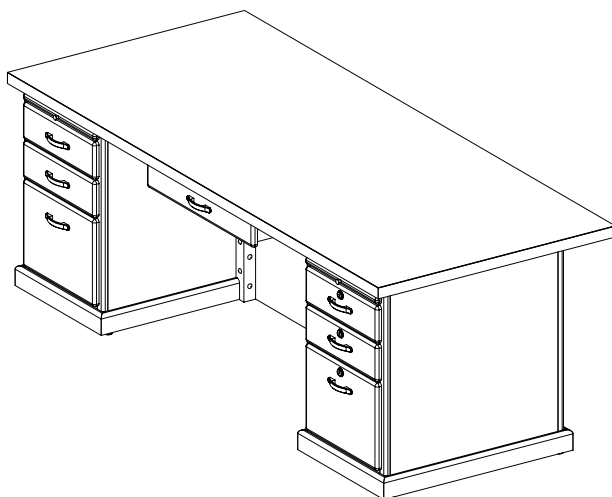

Main Dimensions: 72"W x 42"D x 30"H
Return Dimensions: 48"W x 24"D x 30"H

LAUREL

STARTING AT \$1,746⁰⁰

Item #: F-DK-4002 (Birch)
F-DK-5002 (Oak)

Description: The Laurel desk includes two standard pedestals (box-box-file) with right locking pedestal, two dictation slides, a center drawer and a pullout computer wood keyboard or adjustable keyboard. Choose the wood type (oak or birch), wood stain, laminate, edge profile and hardware. Grommets are optional at no additional cost. Consult with your CSI Sales Representative for the placement.

Main Dimensions: 72"W x 36"D (42" center) x 30"H
Return Dimensions: 48"W x 24"D x 30"H

DESKS

MINDEN

STARTING AT **\$1,284⁰⁰**

Item #: **G-DK-4203 (Traditional)**
G-DK-4243 (Panel)

Description: The Minden desk is available with one (right or left) or two-pedestals. Includes your choice of one or two pedestals (box-box-file) with right locking pedestal, dictation slides, and a center drawer. Choose from Traditional or Panel designs. Choose the wood type, oak or birch, and the wood stain, laminate, edge profile and hardware. Grommets are optional at no additional cost. Consult with your CSI Sales Representative for the placement.

Dimensions: 72"W x 36"D x 30"H

ORD

STARTING AT **\$1,316⁰⁰**

Item #: **G-DK-4212 (Traditional)**
G-DK-4252 (Panel)

Description: The Ord desk includes your choice of one or two pedestals (box-box-file) with right locking pedestal, dictation slides, and a center drawer. Choose from Traditional Panel designs. Customize this Desk with the many stylish options we offer. Choose the wood type, oak or birch, and the wood stain, laminate, edge profile and hardware. Grommets are optional at no cost. Consult with your CSI Sales Representative for the placement.