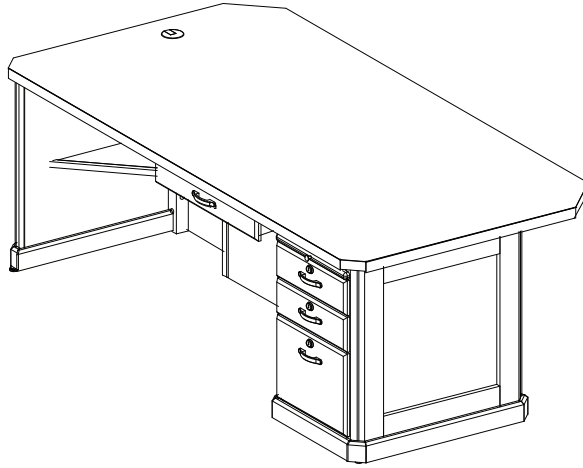

Dimensions: 72"W x 36"D x 30"H

ORD

STARTING AT \$1,316⁰⁰

Item #: **G-DK-4212 (Traditional)**
G-DK-4252 (Panel)

Description: The Ord desk includes your choice of one or two pedestals (box-box-file) with right locking pedestal, dictation slides, and a center drawer. Choose from Traditional Panel designs. Customize this Desk with the many stylish options we offer. Choose the wood type, oak or birch, and the wood stain, laminate, edge profile and hardware. Grommets are optional at no cost. Consult with your CSI Sales Representative for the placement.

Dimensions: 84"W x 36"D x 30"H

PONCA

STARTING AT \$1,284⁰⁰

Item #: **G-DK-4215 (Traditional)**
G-DK-4255 (Panel)

Description: The Ponca desk includes your choice of one or two pedestals (box-box-file) with right locking pedestal, dictation slides, and a center drawer. Choose from Traditional or Panel designs. Choose the wood type, oak or birch, and the wood stain, laminate, edge profile and hardware. Grommets are optional at no additional cost. Consult with your CSI Sales Representative for the placement.

Dimensions: 84"W x 42"D x 30"H

RAVENNA

STARTING AT \$1,968⁰⁰

Item #: **G-DK-4102 (Traditional, Birch)**
G-DK-5102 (Traditional, Oak)
G-DK-4142 (Panel, Birch)
G-DK-5142 (Panel, Oak)

Description: The Ravenna desk includes two standard pedestals (box-box-file) with locks on one pedestal, two dictation slides, a center drawer and a pullout computer wood keyboard or adjustable keyboard. Choose from Traditional or Panel designs. Choose the wood type (oak or birch), wood stain, laminate, edge profile and hardware. Grommets are optional at no additional cost. Consult with your CSI Sales Representative for the placement.