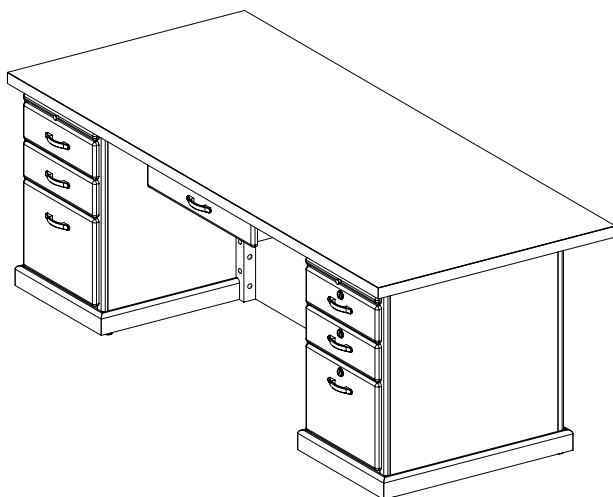

Main Dimensions: 72"W x 42"D x 30"H
Return Dimensions: 48"W x 24"D x 30"H

LAUREL

STARTING AT \$1,746⁰⁰

Item #: F-DK-4002 (Birch)
F-DK-5002 (Oak)

Description: The Laurel desk includes two standard pedestals (box-box-file) with right locking pedestal, two dictation slides, a center drawer and a pullout computer wood keyboard or adjustable keyboard. Choose the wood type (oak or birch), wood stain, laminate, edge profile and hardware. Grommets are optional at no additional cost. Consult with your CSI Sales Representative for the placement.

Main Dimensions: 72"W x 36"D (42" center) x 30"H
Return Dimensions: 48"W x 24"D x 30"H

DESKS

MINDEN

STARTING AT \$1,284⁰⁰

Item #: **G-DK-4203 (Traditional)**
G-DK-4243 (Panel)

Description: The Minden desk is available with one (right or left) or two-pedestals. Includes your choice of one or two pedestals (box-box-file) with right locking pedestal, dictation slides, and a center drawer. Choose from Traditional or Panel designs. Choose the wood type, oak or birch, and the wood stain, laminate, edge profile and hardware. Grommets are optional at no additional cost. Consult with your CSI Sales Representative for the placement.

Dimensions: 72"W x 36"D x 30"H

ORD

STARTING AT \$1,316⁰⁰

Item #: **G-DK-4212 (Traditional)**
G-DK-4252 (Panel)

Description: The Ord desk includes your choice of one or two pedestals (box-box-file) with right locking pedestal, dictation slides, and a center drawer. Choose from Traditional Panel designs. Customize this Desk with the many stylish options we offer. Choose the wood type, oak or birch, and the wood stain, laminate, edge profile and hardware. Grommets are optional at no cost. Consult with your CSI Sales Representative for the placement.