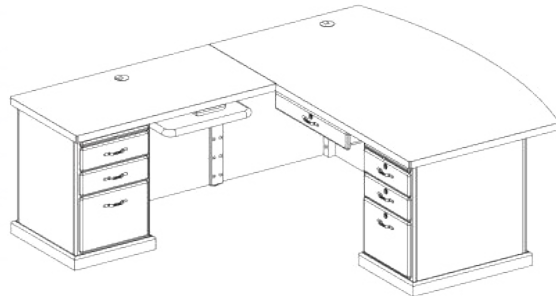

Main Dimensions: 84"W x 30"D x 30"H

Return Dimensions: 48"W x 30"D x 30"H

KIMBALL

STARTING AT \$1,879⁰⁰

Item #: F-DK-2002 (Birch)
F-DK-3002 (Oak)

Description: The Kimball desk includes two standard pedestals (box-box-file) with locks on top box drawers, two dictation slides, a lockable center drawer and a computer keyboard tray. Choose the wood type (oak or birch), wood stain, laminate, edge profile and hardware. Grommets are optional at no additional cost. Consult with your CSI Sales Representative for the placement.

Main Dimensions: 72"W x 42"D x 30"H
Return Dimensions: 48"W x 24"D x 30"H

LAUREL

STARTING AT \$1,746⁰⁰

Item #: F-DK-4002 (Birch)
F-DK-5002 (Oak)

Description: The Laurel desk includes two standard pedestals (box-box-file) with right locking pedestal, two dictation slides, a center drawer and a pullout computer wood keyboard or adjustable keyboard. Choose the wood type (oak or birch), wood stain, laminate, edge profile and hardware. Grommets are optional at no additional cost. Consult with your CSI Sales Representative for the placement.

Main Dimensions: 72"W x 36"D (42" center) x 30"H
Return Dimensions: 48"W x 24"D x 30"H

DESKS

MINDEN

STARTING AT \$1,284⁰⁰

Item #: **G-DK-4203 (Traditional)**
G-DK-4243 (Panel)

Description: The Minden desk is available with one (right or left) or two-pedestals. Includes your choice of one or two pedestals (box-box-file) with right locking pedestal, dictation slides, and a center drawer. Choose from Traditional or Panel designs. Choose the wood type, oak or birch, and the wood stain, laminate, edge profile and hardware. Grommets are optional at no additional cost. Consult with your CSI Sales Representative for the placement.